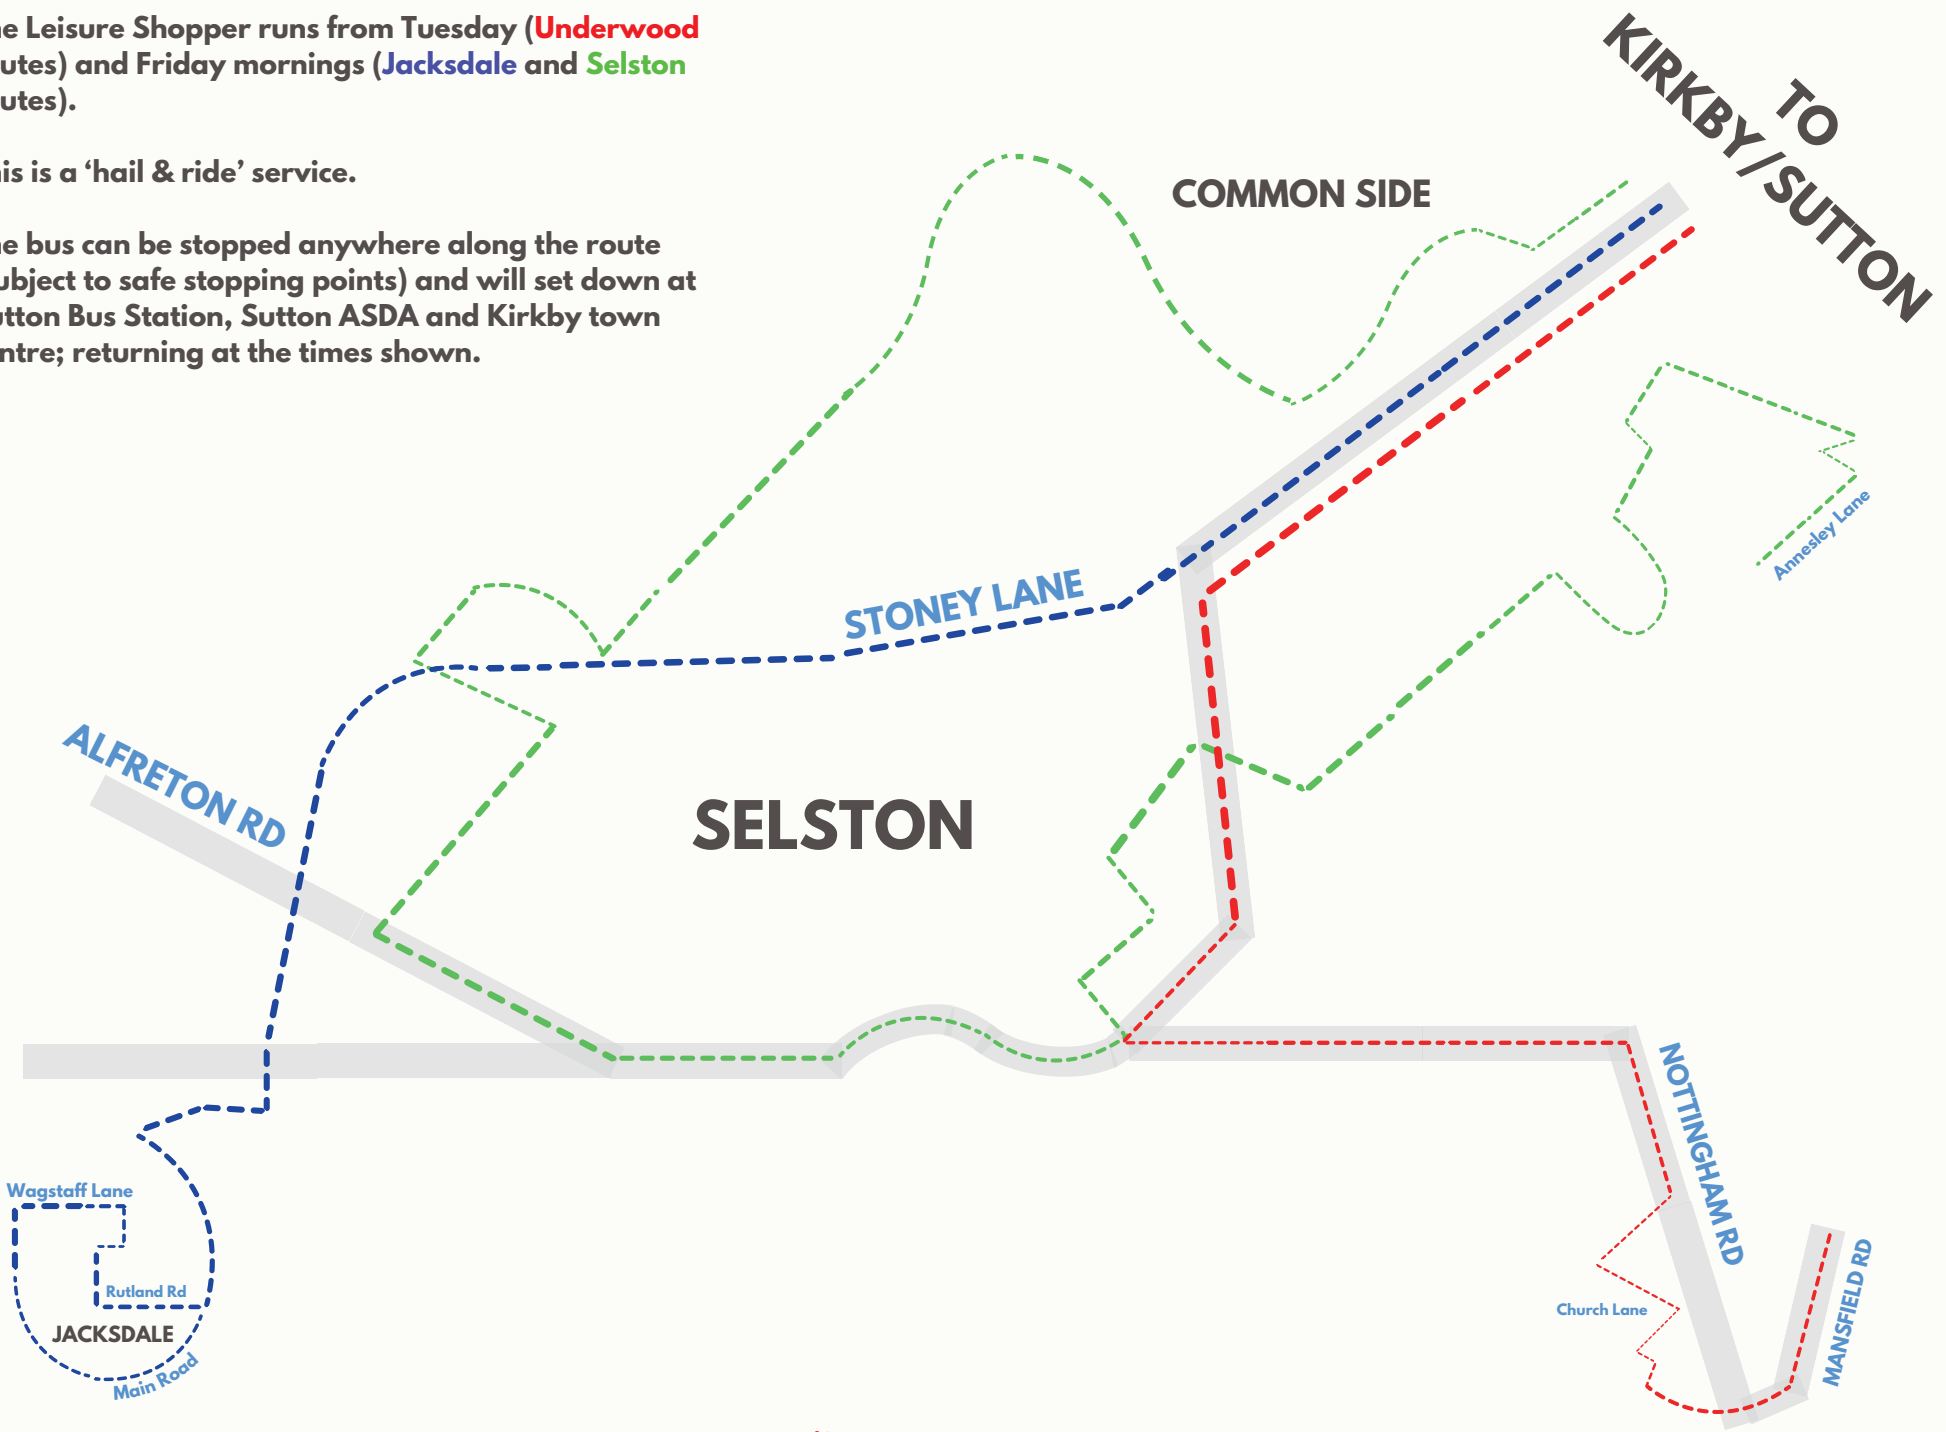

DIRECTION	START	RETURN
Rutland Road (off Palmerston Street)	9.30am	12.30pm
Wagstaff Lane	9.32am	12.28pm
Main Road	9.35am	12.26pm
Palmerston Street	9.40am	12.21pm
Wagstaff Lane	9.42am	12.19pm
Crescent Road	9.45am	12.15pm
Church Lane	9.46am	12.14pm
Stoney Lane	9.47am	12.13pm
Mansfield Road	9.48am	12.12pm
Sutton Bus Station	10.00am	12.00pm
Kirkby Ellis Street	10.15am	11.45am

DIRECTION	START	RETURN
Annesley Lane / Sherwood Way	10.30am	1.30pm
Royal Oak Drive	10.32am	1.28pm
Sherwood Way	10.35am	1.25pm
Portland Road	10.37am	1.23pm
Victoria Road	10.40am	1.20pm
Lathkill Road	10.42am	1.19pm
Pennine Road	10.44am	1.17pm
Mansfield Road	10.45am	1.16pm
Nottingham Road	10.47am	1.15pm
Linley Street	10.49am	1.12pm
Desborough Road	10.50am	1.10pm
Church Lane	10.52am	1.08pm
Commonside	10.53am	1.06pm
Mansfield Road	10.55am	1.05pm
Sutton Bus Station	11.00am	1.00pm
Kirkby Ellis Street	11.15am	12.45pm

The Leisure Shopper runs from Tuesday (**Underwood** routes) and Friday mornings (**Jacksdale** and **Selston** routes).

This is a 'hail & ride' service.

The bus can be stopped anywhere along the route (subject to safe stopping points) and will set down at Sutton Bus Station, Sutton ASDA and Kirkby town centre; returning at the times shown.

SHOPPER ROUTES

- - - - - Tuesday (2 runs) **Underwood Route**
- - - - - Friday **Jacksdale Route**
- - - - - Friday **Selston Route**

Hail & Ride

This is a hail & ride service. To hail the driver, raise your hand. For more details, call 01623 753 192

Disabled Access

The vehicle is fully accessible for people with disabilities. Due to limited seating capacity, wheelchair passengers should ideally telephone prior to the day of the run as we may need to remove some of the bus seats.