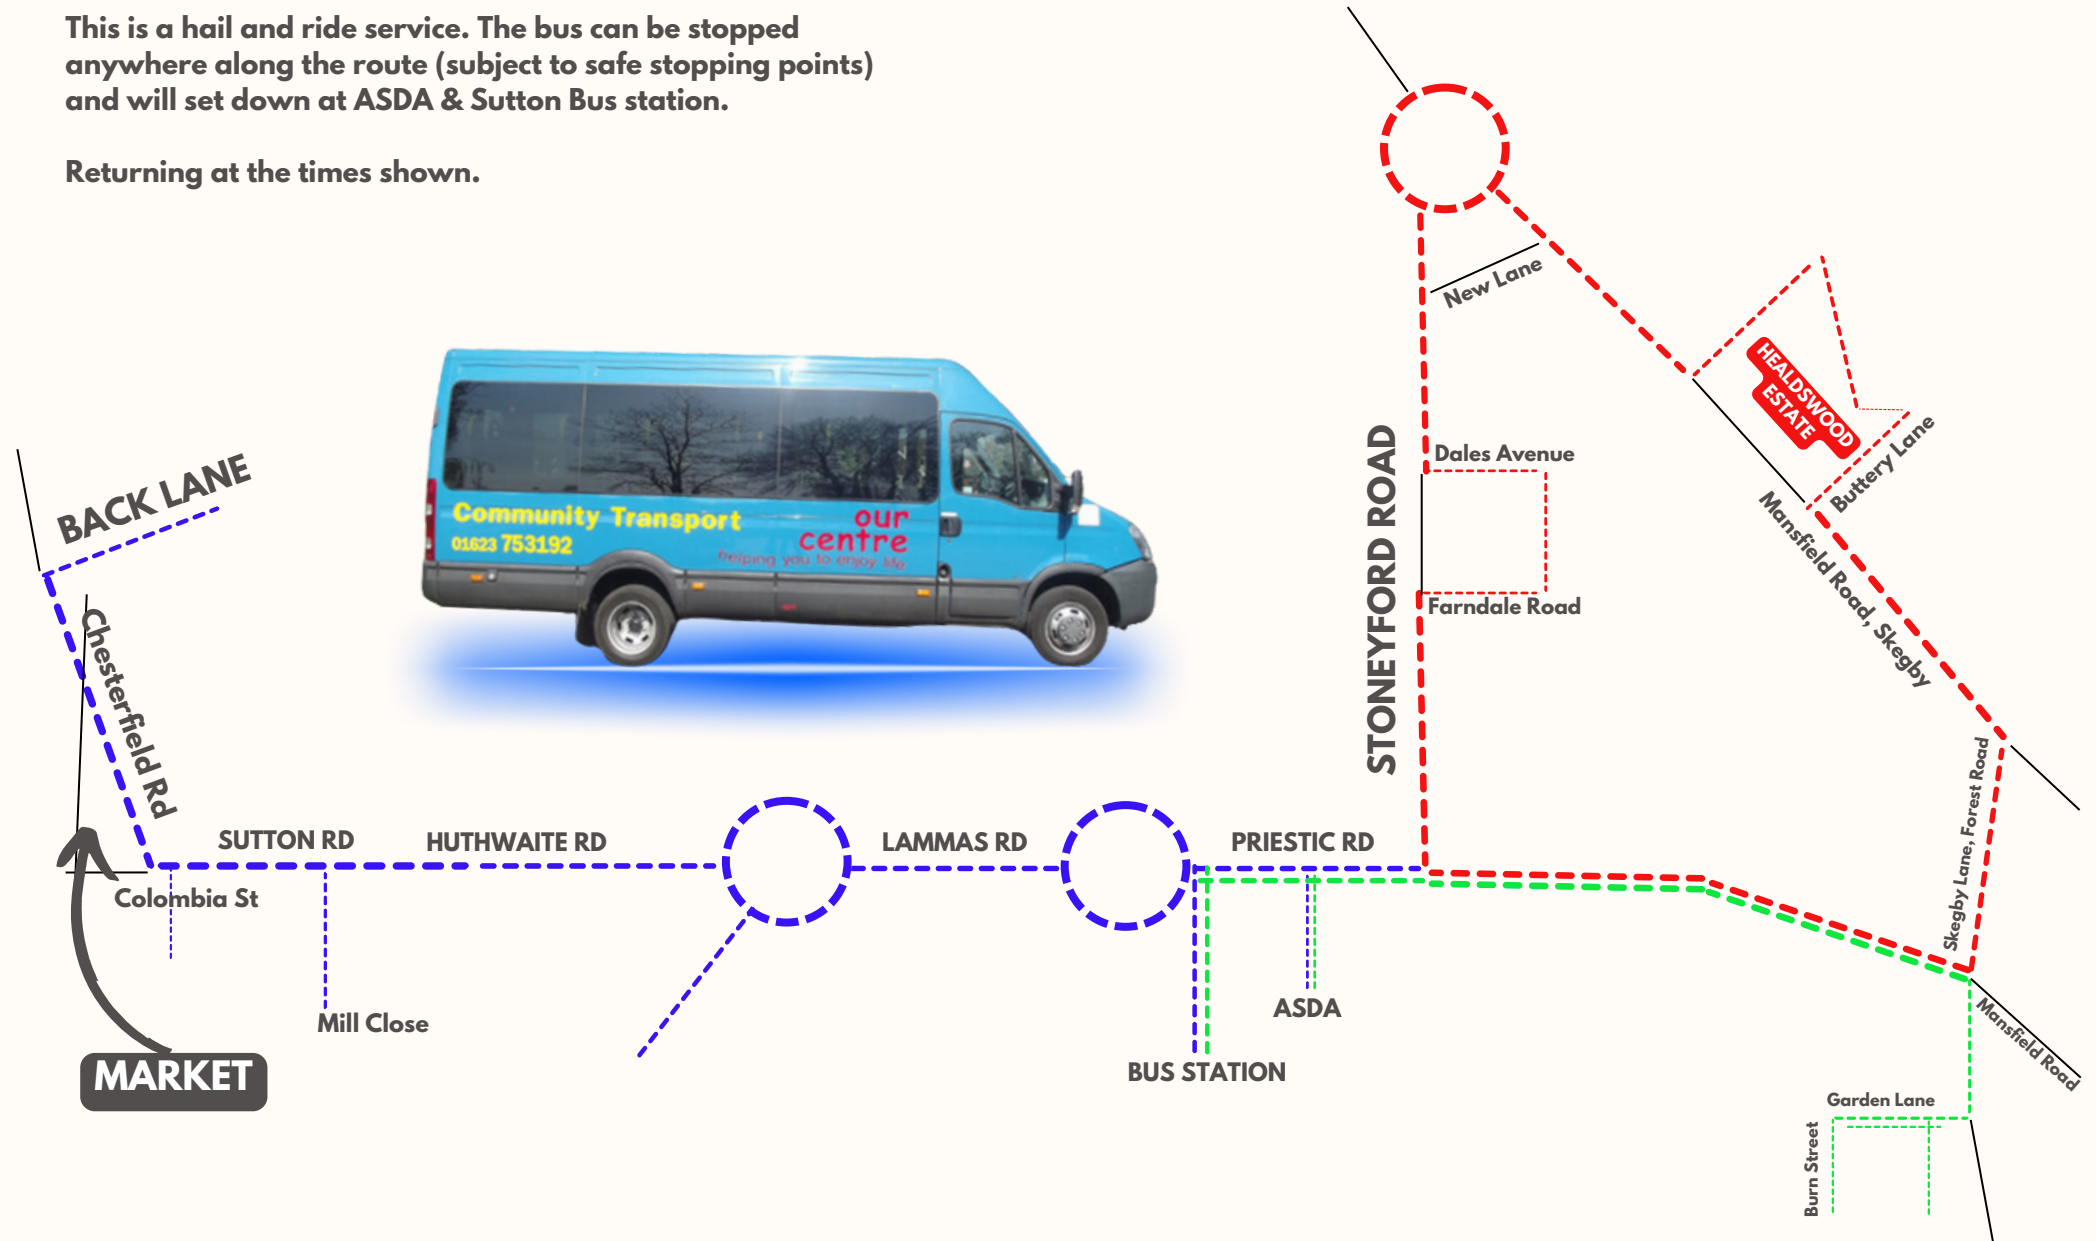

This service is provided by

Huthwaite ✓
Sutton-in-Ashfield ✓
Eastfield Side ✓
Skegby and Stanton Hill ✓

Wheelchair-friendly services
Registered charity number 1119588

HUTHWAITE, SUTTON

DIRECTION	START TIME	RETURN TIME
ASDA & Sutton Bus Station	11.50 pm
Back Lane / Summerhill Crt	09.30 am	12.10 pm
Columbia Street	09.35 am	12.05 pm
Sutton Road	09.38 am	12.02 pm
Mill Close	09.40 am	12.00 pm
ASDA & Sutton Bus Station	09.50 am

SUTTON, FARNSDALE, STANTON HILL, SKEGBY

DIRECTION	START TIME	RETURN TIME
ASDA & Sutton Bus Station	12.30 pm
Alfred Street	10.10 am	12.34 pm
Deepdale Park	10.11 am	12.35 pm
Farndale Road	10.12 am	12.36 pm
Dale Avenue	10.14 am	12.38 pm
Quarrydale Road	10.15 am	12.39 pm
Vere Ave / Stoneyford Rd Junction	10.16 am	12.40 pm
Stanton Hill	10.18 am	12.42 pm
Healdswood Estate	10.20 am	12.45 pm
Buttery Lane	10.22 am	12.47 pm
Mansfield Road, Skegby	10.23 am	12.48 pm
Forest Road	10.25 am	12.53 pm
ASDA & Sutton Bus Station	10.30 am

EASTFIELD SIDE

DIRECTION	START TIME	RETURN TIME
ASDA & Sutton Bus Station	13.05 pm
Garden Lane	10.45 am	13.10 pm
Charles St / Peel St	10.47 am	13.12 pm
Brookdale Road	10.50 am	13.15 pm
Eastfield Side	10.52 am	13.17 pm
ASDA & Sutton Bus Station	11.05 am

The Shopper runs every Monday.

This is a hail and ride service. The bus can be stopped anywhere along the route (subject to safe stopping points) and will set down at ASDA & Sutton Bus station.

Returning at the times shown.