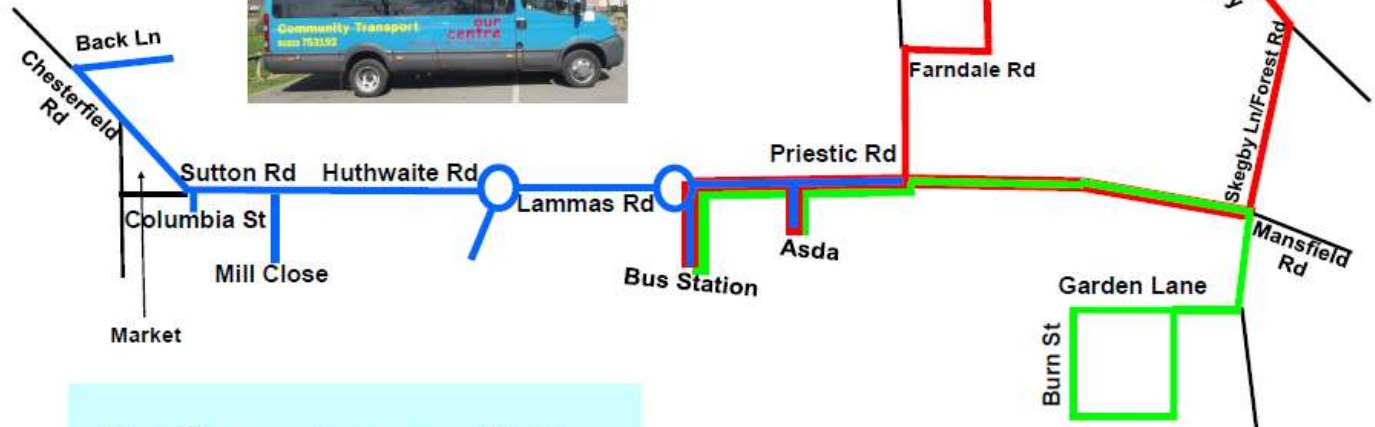

Sutton, Farndale Estate, Stanton Hill, Skegby

Direction	Start Time	Return time
Asda & Sutton Bus Station	-----	12.30pm
Alfred Street	10.10am	12.34pm
Deepdale Park	10.11am	12.35pm
Farndale Road	10.12am	12.36pm
Dale Avenue	10.14am	12.38pm
Quarrydale Road	10.15am	12.39pm
Vere Ave/Stoneyford Rd Junction	10.16am	12.40pm
Stanton Hill	10.18am	12.42pm
Healdswood Estate	10.20am	12.45pm
Buttery Lane	10.22am	12.47pm
Mansfield Road Skegby	10.23am	12.48pm
Forest Road	10.25am	12.53pm
Asda & Sutton Bus Station	10.30am	-----

Eastfield Side

Direction	Start Time	Return time
Asda & Sutton Bus Station	-----	13.05pm
Garden Lane	10.45am	13.10pm
Charles Street/Peel Street	10.47am	13.12pm
Brookdale Road	10.50am	13.15pm
Eastfield Side	10.52am	13.17pm
Asda & Sutton Bus Station	11.05am	-----

The Shopper runs every Monday.
This is a hail and ride service. The bus can be stopped anywhere along the route (subject to safe stopping points) and will set down at Asda & Sutton Bus station.

Returning at the times shown.

Shopper Routes

- Huthwaite – Sutton
- Sutton, Farndale Estate, Stanton Hill & Skegby
- Eastfield Side