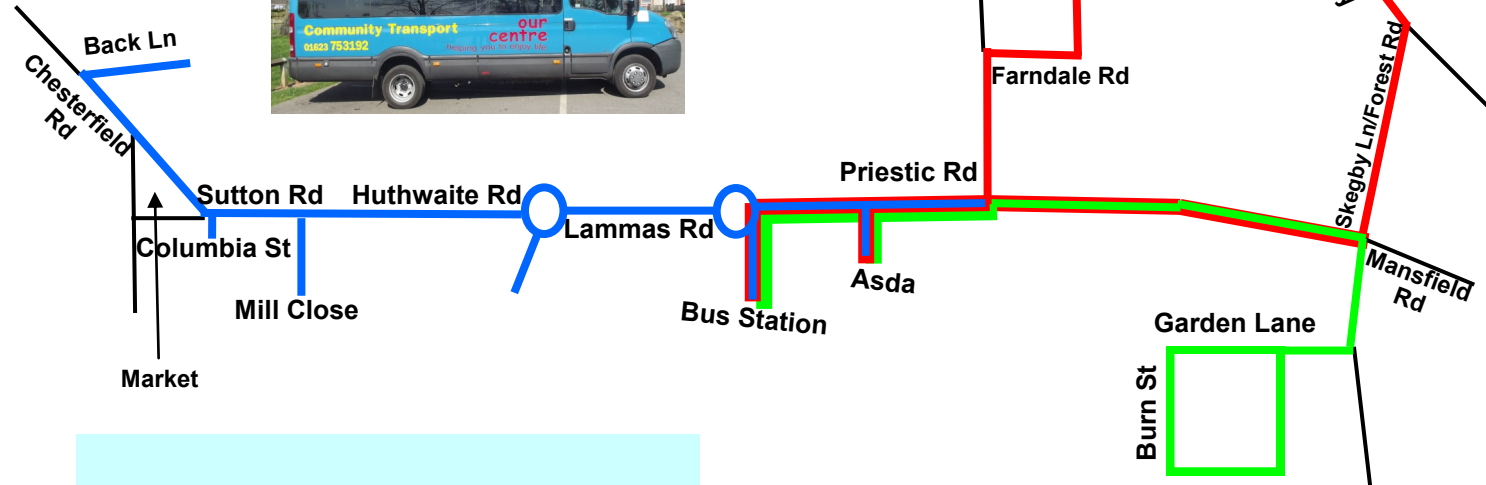

# Sutton, Farndale Estate, Stanton Hill, Skegby

Direction	Start Time	Return time
Asda & Sutton Bus Station	-----	12.30pm
Alfred Street	10.10am	12.34pm
Deepdale Park	10.11am	12.35pm
Farndale Road	10.12am	12.36pm
Dale Avenue	10.14am	12.38pm
Quarrydale Road	10.15am	12.39pm
Vere Ave/Stoneyford Rd Junction	10.16am	12.40pm
Stanton Hill	10.18am	12.42pm
Healdswood Estate	10.20am	12.45pm
Buttery Lane	10.22am	12.47pm
Mansfield Road Skegby	10.23am	12.48pm
Forest Road	10.25am	12.53pm
Asda & Sutton Bus Station	10.30am	-----

# Eastfield Side

Direction	Start Time	Return time
Asda & Sutton Bus Station	-----	13.05pm
Garden Lane	10.45am	13.10pm
Charles Street/Peel Street	10.47am	13.12pm
Brookdale Road	10.50am	13.15pm
Eastfield Side	10.52am	13.17pm
Asda & Sutton Bus Station	11.05am	-----

The Shopper runs every Monday.  
This is a hail and ride service. The bus can be stopped anywhere along the route (subject to safe stopping points) and will set down at Asda & Sutton Bus station.

Returning at the times shown.

## Shopper Routes

- Huthwaite – Sutton
- Sutton, Farndale Estate, Stanton Hill & Skegby
- Eastfield Side